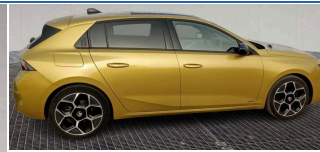

PW MILLAR LTD

ESTABLISHED 1970

2024-24 | VAUXHALL ASTRA

1.2 Turbo Ultimate Euro 6 (s/s) 5dr, With Pan Roof |
Petrol | Manual | Electric Yellow

<https://www.pwmillar.co.uk>
01446 733248

£16,299

From **£289** per month PCP

Mileage	19,997 miles
Fuel	Petrol
Engine	1.2 litre
Transmission	Manual
Gears	6
Insurance group	20E

SPECIFICATIONS

Tyre pressure monitoring system	Vehicle microphone	Carbon black roof and rear roof spoiler
8 way adjustable front passenger seat	Independent decoupled MacPherson strut front suspension with gas pressure dampers and coil springs, anti-roll bar	Black facia with high gloss black trim inserts
Remote control ultrasonic security alarm system	AM/FM stereo radio with 36 station presets	Emergency tyre inflation kit
Hill start assist	PAS	Door to door illumination
Rear centre headrest	Compound crank rear suspension with coil springs and gas pressure dampers	Instrument panel bar in Liquid palladium
Keyless entry and start	Steering wheel audio, phone and cruise controls	18" Diamond cut alloy wheels with grey inserts
Seatbelt unfastened audible warning and warning light	Vehicle status and information	Black lower window frame moulding
Twin gas assisted tailgate struts	ReNewKnit trim inserts on front doors	Deadlocking system
Front USB connection with iPod control	Electronic stability programme (ESP) with traction control	Front and rear parking distance sensors
Electrically adjustable tilt/slide panoramic glass sunroof with blind	10 way electric adjustable drivers seat	Locking wheel bolts
DAB Digital radio	Child locks on rear doors	Driver drowsiness alert system
Soundproof insulated windscreen	Front head restraints	Remote control central locking
Bluetooth connectivity with A2DP audio streaming function	Front and outer rear seatbelt	Hands-free calls via steering