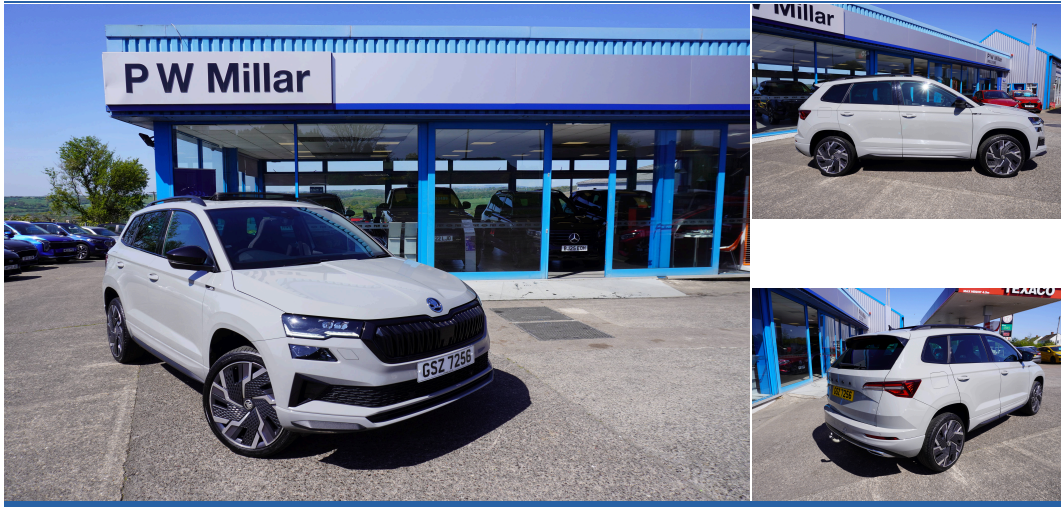

PW MILLAR LTD

ESTABLISHED 1970

2023-72 | **SKODA KAROQ**

1.5 TSI ACT SportLine DSG Euro 6 (s/s) 5dr | Petrol |
Semi Auto | Meteor Grey

<https://www.pwmillar.co.uk>
01446 733248

£19,399

From **£332** per month PCP

Mileage	42,726 miles
Fuel	Petrol
Engine	1.5 litre
Transmission	Semi Auto
Gears	7
Insurance group	20E

SPECIFICATIONS

Tyre pressure monitor	Amundsen navigation system with 8" touchscreen display and integrated WLAN and web radio	Rear diffuser
Height adjustable front three point seats belts with tensioners	Light Pack - Karoq	Satin black door trim
Alarm with interior monitoring, back up horn and tilt sensor with safe function	USB connection	Breakdown and tool kit
Automatic fuel cut off in case of crash	Virtual pedal with electrically operated boot door	Rear window wiper with washer system and intermittent control
Black floor carpet	Winter pack with heated front seats - Karoq	Black centre console
Electronic engine immobiliser	8 Speakers	19" Sagittarius anthracite alloy wheels
Automatic door unlocking in case of crash	USB C Port x 2 in front centre console	Sports front and rear bumpers
Black roof headlining	Non Smokers pack	Black air vent surround
Keyless entry and start/stop	DAB radio with Bluetooth	Tyre repair kit
Three point seatbelts rear	Electro-mechanical PAS	Metallic paint
3 spoke sports leather heated multifunction steering wheel with DSG paddles	Parking pack - Karoq	carbon door decor
Remote central locking with 2 remote folding keys	Anti-theft wheel bolts protection	Head airbags
Drive mode selector	Front door steps with SportLine logo	Sunvisors with illuminated vanity mirrors
LED Interior lighting pack with		